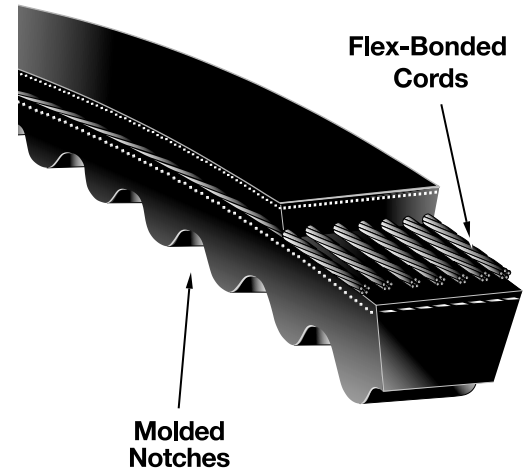

Markets/Applications

Excellent for textile mills, machine tool and food processing applications.

Features/Advantages

- **Proprietary Construction** features an unbeatable combination of flex and load carrying capacity, reduced stretch and incredible cord adhesion properties.
- **Molded Notches** (in lengths 3,000mm and under) reduce thermal and bending stresses.
- **Flex-Bonded Cords** are chemically bonded to the body of the belt resulting in equal load distribution and the absorption of bending stress without cord deterioration.
- **Patented EPDM Material** construction provides -60°F to +250°F temperature range to resist belt cracking.
- Meets RMA **oil and heat resistant** standards.
- Meets RMA **static conductivity** requirements.

Recommended Sheaves

Contact the Gates Made-To-Order Metals Team.

Notes

Narrow cross sections include: XPZ/SPZ, XPA/SPA, XPB/SPB, and XPC/SPC.

Classical cross sections include 10X, 13X, and 17X.

Metric Power belts are molded notch construction in lengths 3,000mm and under. Metric Power belts are banded construction in lengths over 3,000mm.