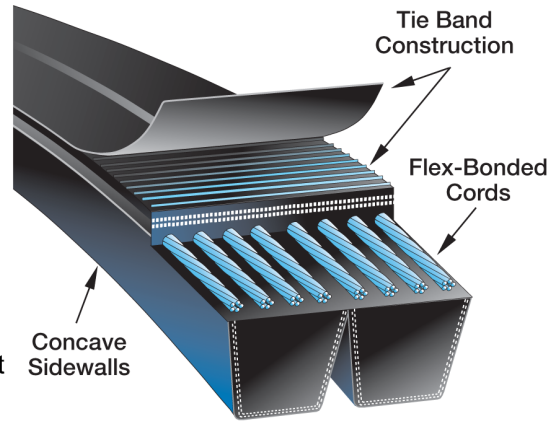

# Super HC® PowerBand® Belts

The PowerBand construction allows multiple belts to function as a single unit, with even load distribution and each strand fitting securely in the sheave groove.

## Features/Advantages

- The **Tie Band** assures high lateral rigidity, guiding the belt in a straight line and preventing it from coming off the drive.
- **Concave sidewalls** provide proper cord support and full contact with the sheave-groove for equal loading and uniform wear.
- **Flex-Bonded Cords** are strongly bonded to the body of the belt resulting in equal load distribution and the absorption of bending stress without cord deterioration.
- Meets ARPM/RMA IP-3-2 **oil and heat resistant** standards.
- Meets ARPM/RMA IP-3-3 **static conductivity** requirements.

## Size Range/Availability

- **Large Inventory** of standard lengths and widths are readily available. See sizing table for details.
- **Belt Slitters** located onsite at several Gates Service Centers can cut down an existing belt in inventory to the strand width needed.
- **Made-To-Order Belt Lengths** are available in any size from: 3V (45 to 220 inch), 5V (50 to 660 inch) and 8V (100 to 660 inch). Check with Customer Service for minimum order quantity and manufacturing lead time.

## Notes

Belt part number is constructed by placing the (#) number of strands required followed by a slash (/) in front of the belt size. For Example, 5/3V800 represents a 3V800 with 5 joined strands.

Belt product number is 8 or 9 digits constructed of product series prefix, number of strands, and belt length. For example, 93855080 represents a "3V" section PowerBand (9385) with 5 strands (5) that is 80.0 inches (080) long.